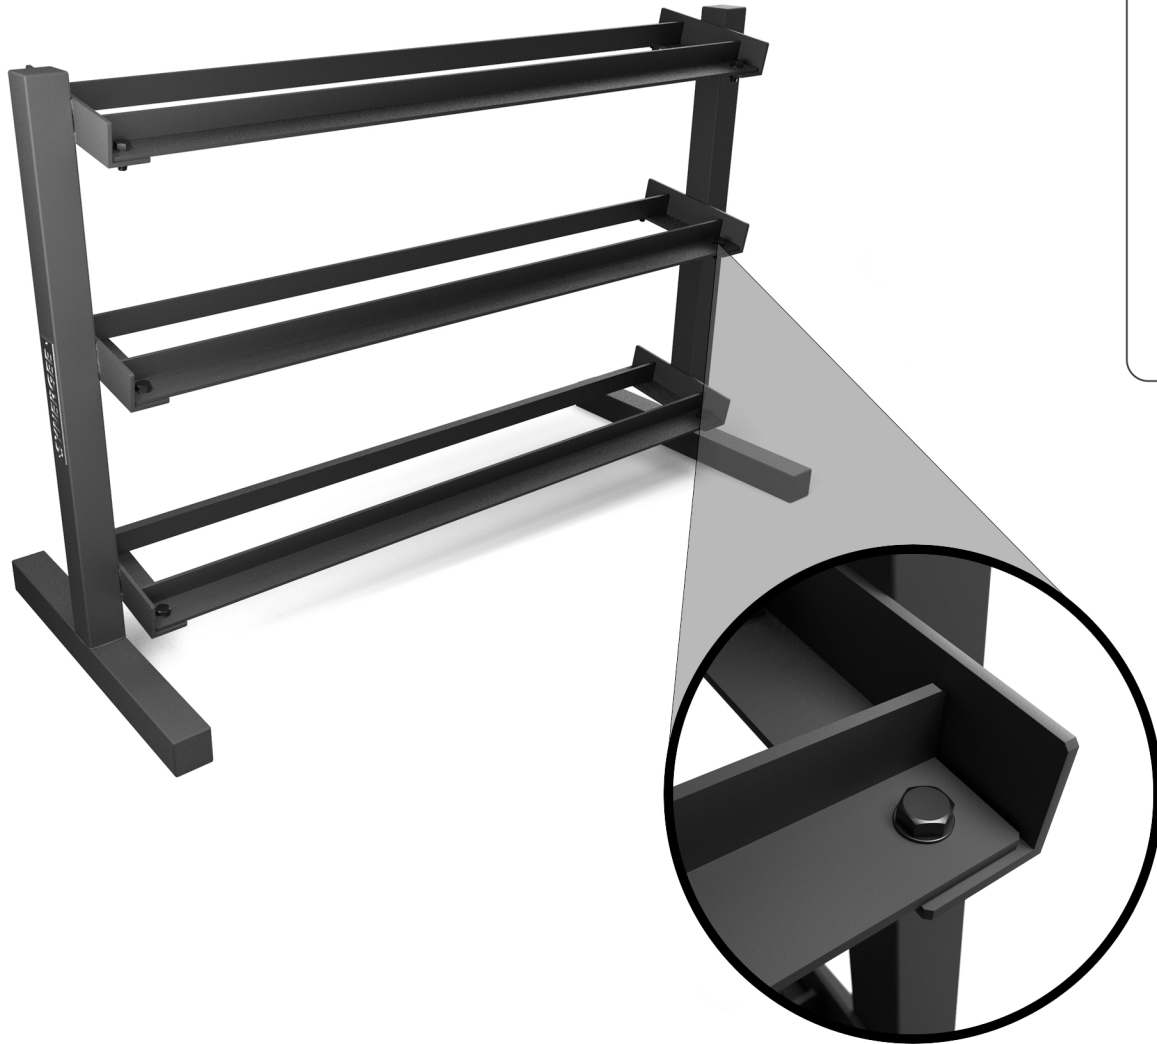

 **SYNERGEE®**  
**5lb to 50lb Dumbbell Rack**

No.	DESCRIPTION	Q'TY
1	Bolt_M10X25	12
2	Washer_Φ10	24
3	Lock Nut_M10	12