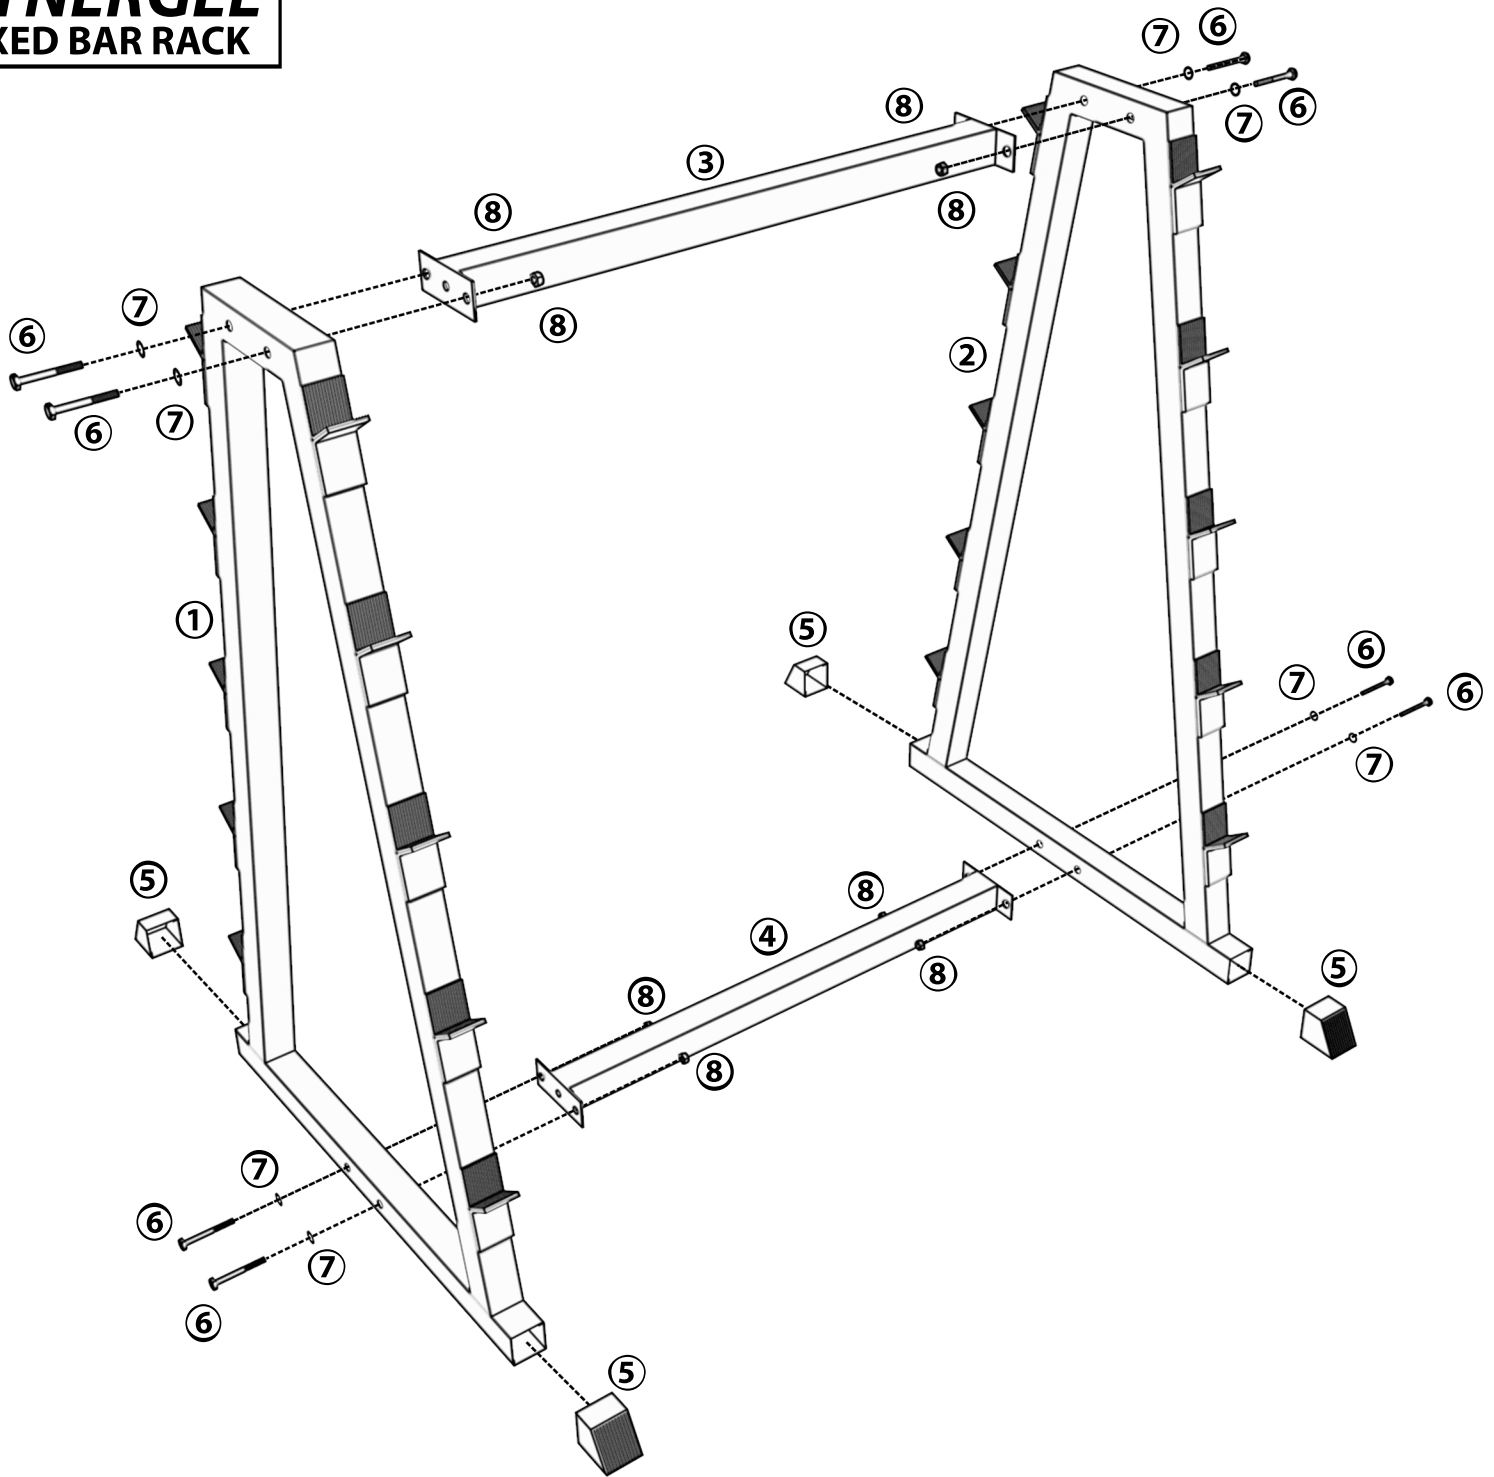

SYNERGEE FIXED BAR RACK

No.	Description	Quantity
1	Left Main Frame	1
2	Right Main Frame	1
3	Lower Centre Bracket	1
4	Upper Centre Bracket	1
5	Rubber Feet Caps	4
6	Assembly Screw	8
7	Assembly Washer	8
8	Assembly Nut	8