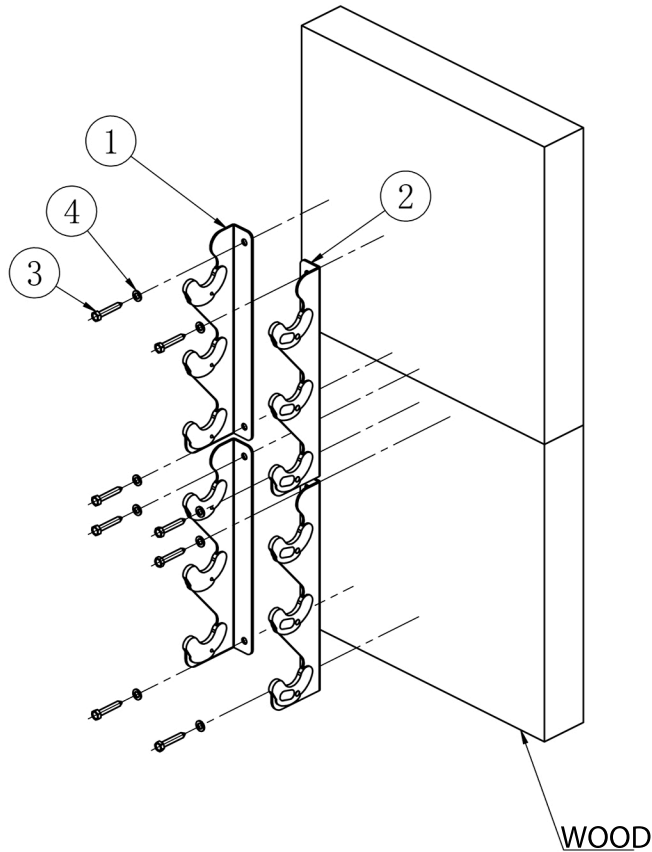

# SYNERGEE<sup>®</sup> Barbell Gun Rack - Pair

## Mounting on Wood

## Mounting on Concrete

NO.	DESCRIPTION	Q'TY
1	Gun Rack (Left Side)	2
2	Gun Rack (Right Side)	2
3	Wood Screws (M8*60mm)	8
4	Washers (8mm Diameter)	8
5	Concrete Screws (8mm)	8