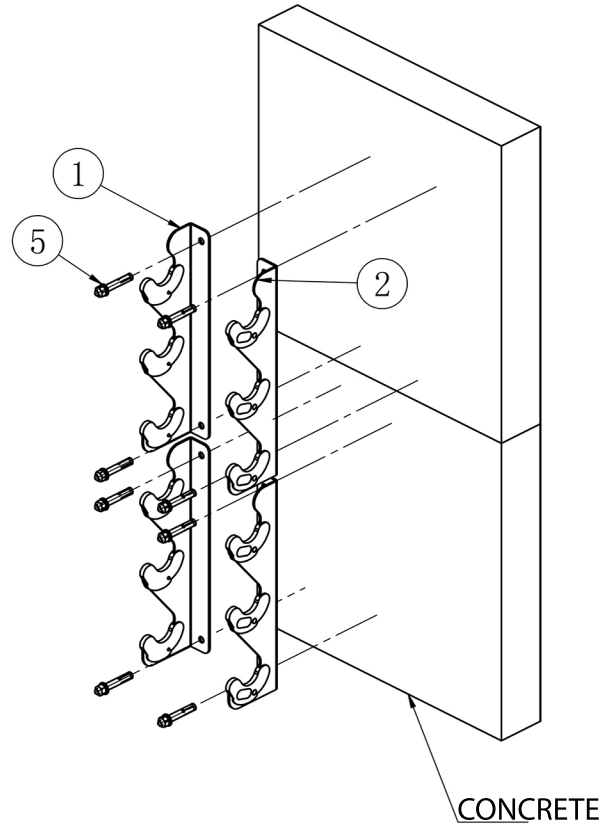

# SYNERGEE<sup>®</sup> Barbell Gun Rack - Pair

## Mounting on Wood

## Mounting on Concrete

NO.	DESCRIPTION	Q'TY
1	Gun Rack (Left Side)	2
2	Gun Rack (Right Side)	2
3	Wood Screws (M8*60mm)	8
4	Washers (8mm Diameter)	8
5	Concrete Screws (8mm)	8