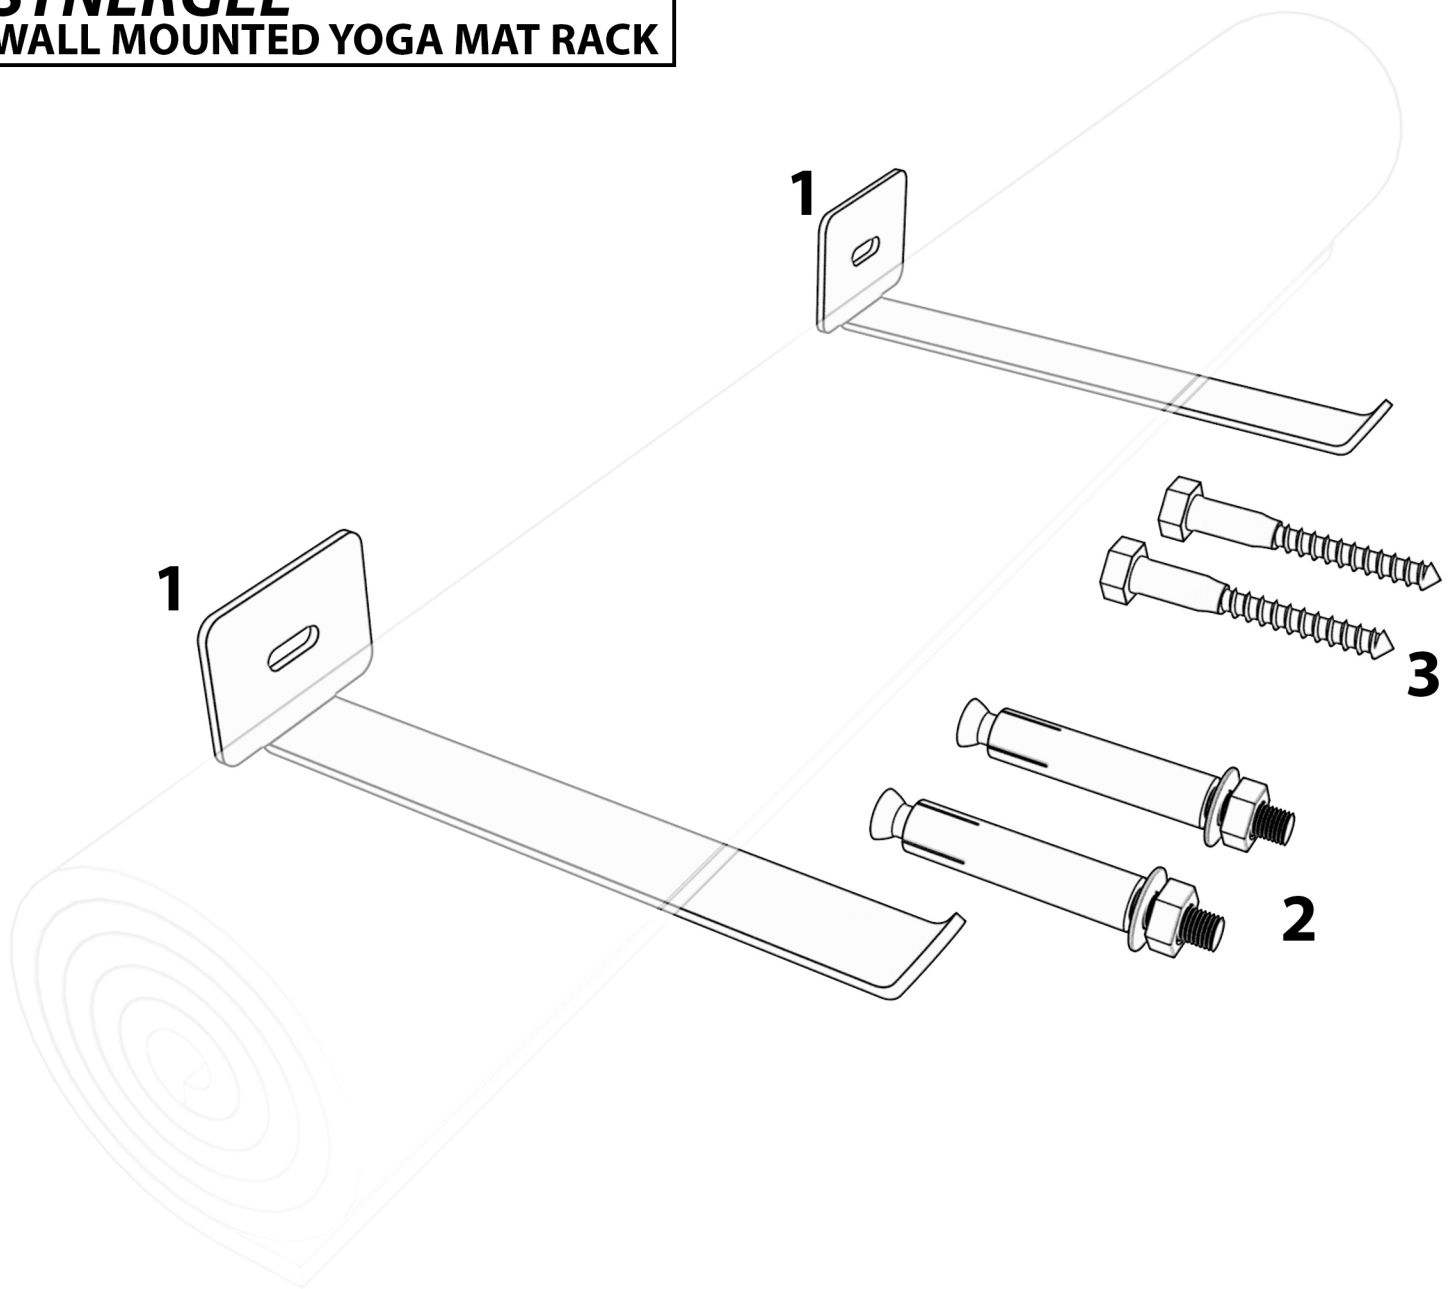

SYNERGEE
WALL MOUNTED YOGA MAT RACK

No.	Description	Qty
1	Yoga Mat Wall Rack	2
2	Concrete Screw	2
3	Wood Screw	2

**IF ANY PIECES ARE MISSING, PLEASE CONTACT US IMMEDIATELY:
 CUSTOMERCARE@IHEARTSYNERGEE.COM OR 1.855.217.7136**

1. Concrete screw installation instructions

2. Wood screw installation instructions