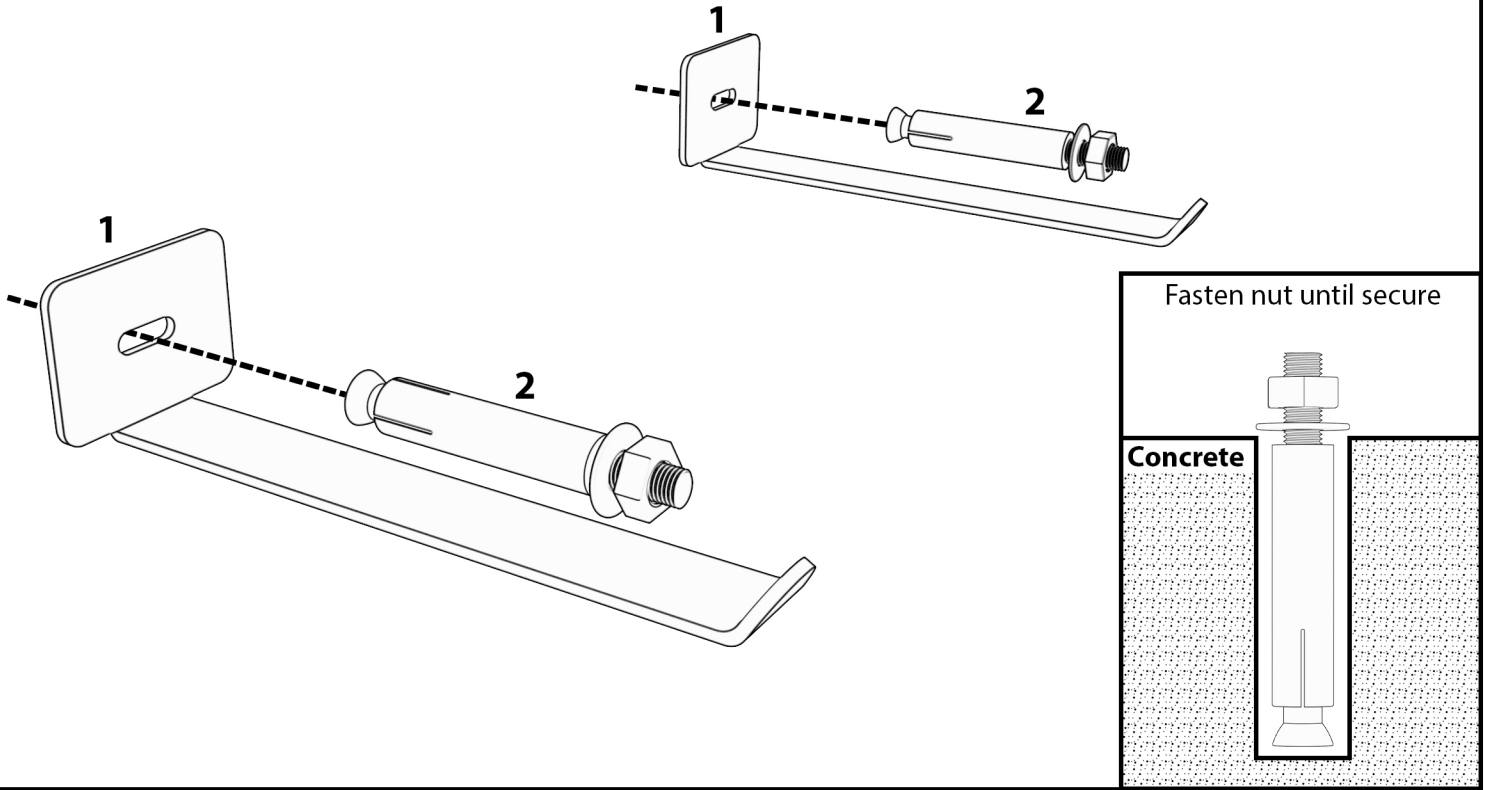

SYNERGEE
WALL MOUNTED YOGA MAT RACK

No.	Description	Qty
1	Yoga Mat Wall Rack	2
2	Concrete Screw	2
3	Wood Screw	2

**IF ANY PIECES ARE MISSING, PLEASE CONTACT US IMMEDIATELY:
 CUSTOMERCARE@IHEARTSYNERGEE.COM OR 1.855.217.7136**

1. Concrete screw installation instructions

2. Wood screw installation instructions