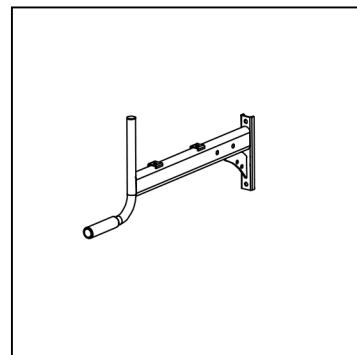

SYNERGEE

POWER STATION

(1) Lower Frame x2

(2) Main Upright x2

(3) Top Upright x2

(4) Pull Up Bar x1

(5) L Support x2

(6) Mid Stabilizer x1

(7) Upper Stabilizer x1

(8) Dip Handles x2

(9) Bench Frame x1

(10) Bench Leg x1

(11) Bench L Frame x1

(12) Left Handle x1

(13) Right Handle x1

(14) Bench Cushion x1

PARTS LIST

(19) Stabilizer Plate x2

(20) Mounting Plate x2

(21) Pull Pin x2

(22) Screw Pin x2

(23) Screw Pin x1

(24) Foot Cap x4

(25) Inner Slider x2