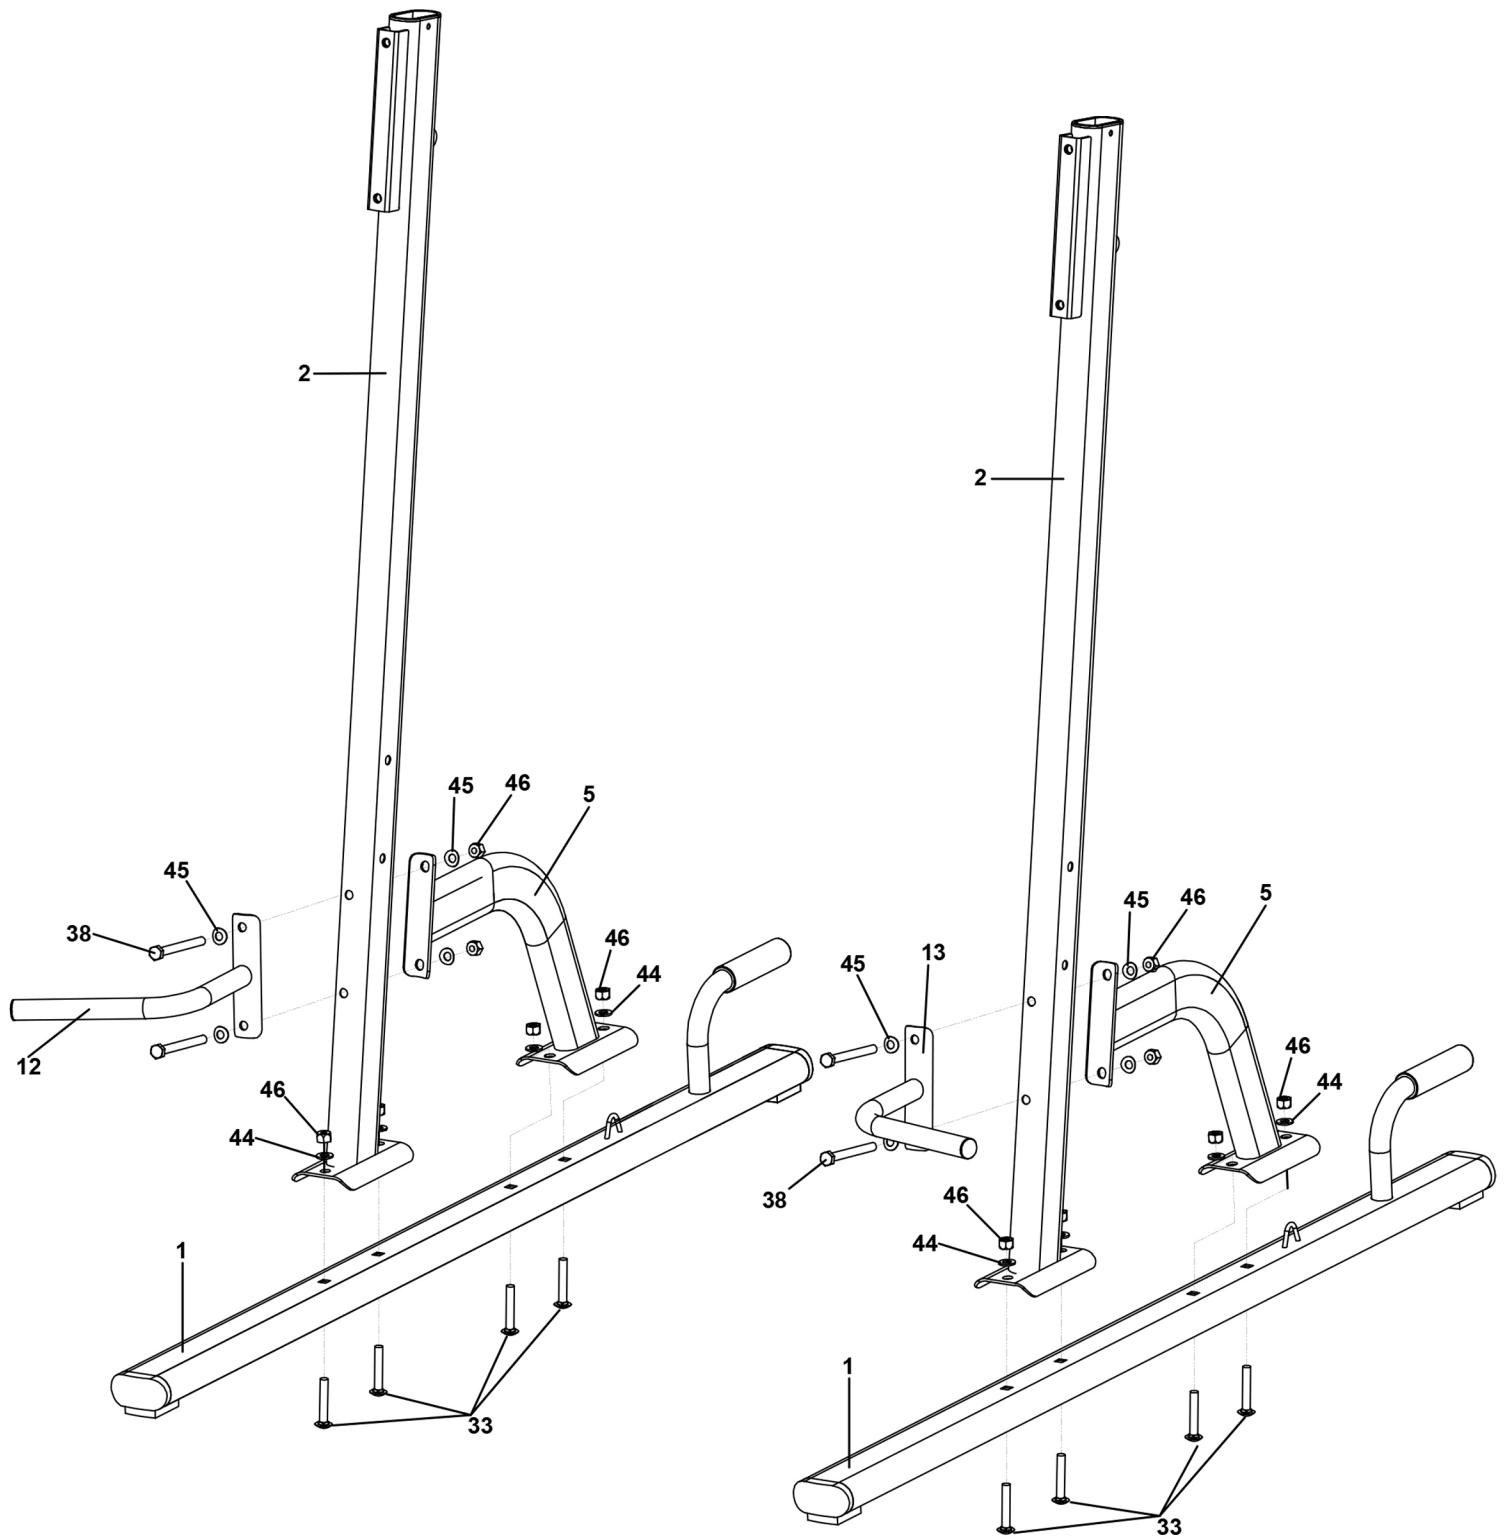

PARTS LIST

(19) Stabilizer Plate x2

(20) Mounting Plate x2

(21) Pull Pin x2

(22) Screw Pin x2

(23) Screw Pin x1

(24) Foot Cap x4

(25) Inner Slider x2

(34) M10 x 25 x4

(35) M10 x 50 x4

(36) M10 x 55 x4

(37) M10 x 65 x4

(38) M10 x 100 x6

(39) M10 x 100 x2

(40) M8 x 20 x6

(41) M8 x 85 x4

(42) M8 Washer x6

(43) M8 Curved Washer x4

(44) M10 Washer x38

(45) M10 Curved Washer x10

(46) M10 Nut x26

(47) Wrench x2

IF ANY PIECES ARE MISSING, PLEASE CONTACT US IMMEDIATELY:
 CUSTOMERCARE@IHEARTSYNERGEE.COM OR 1.855.217.7136

SYNERGEE

POWER STATION

STEP 4