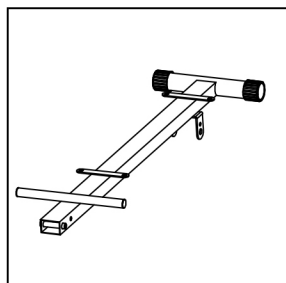

SYNERGEE

POWER STATION

(1) Lower Frame x2

(2) Main Upright x2

(3) Top Upright x2

(4) Pull Up Bar x1

(5) L Support x2

(6) Mid Stabilizer x1

(7) Upper Stabilizer x1

(8) Dip Handles x2

(9) Bench Frame x1

(10) Bench Leg x1

(11) Bench L Frame x1

(12) Left Handle x1

(13) Right Handle x1

(14) Bench Cushion x1

PARTS LIST

(19) Stabilizer Plate x2

(20) Mounting Plate x2

(21) Pull Pin x2

(22) Screw Pin x2

(23) Screw Pin x1

(24) Foot Cap x4

(25) Inner Slider x2