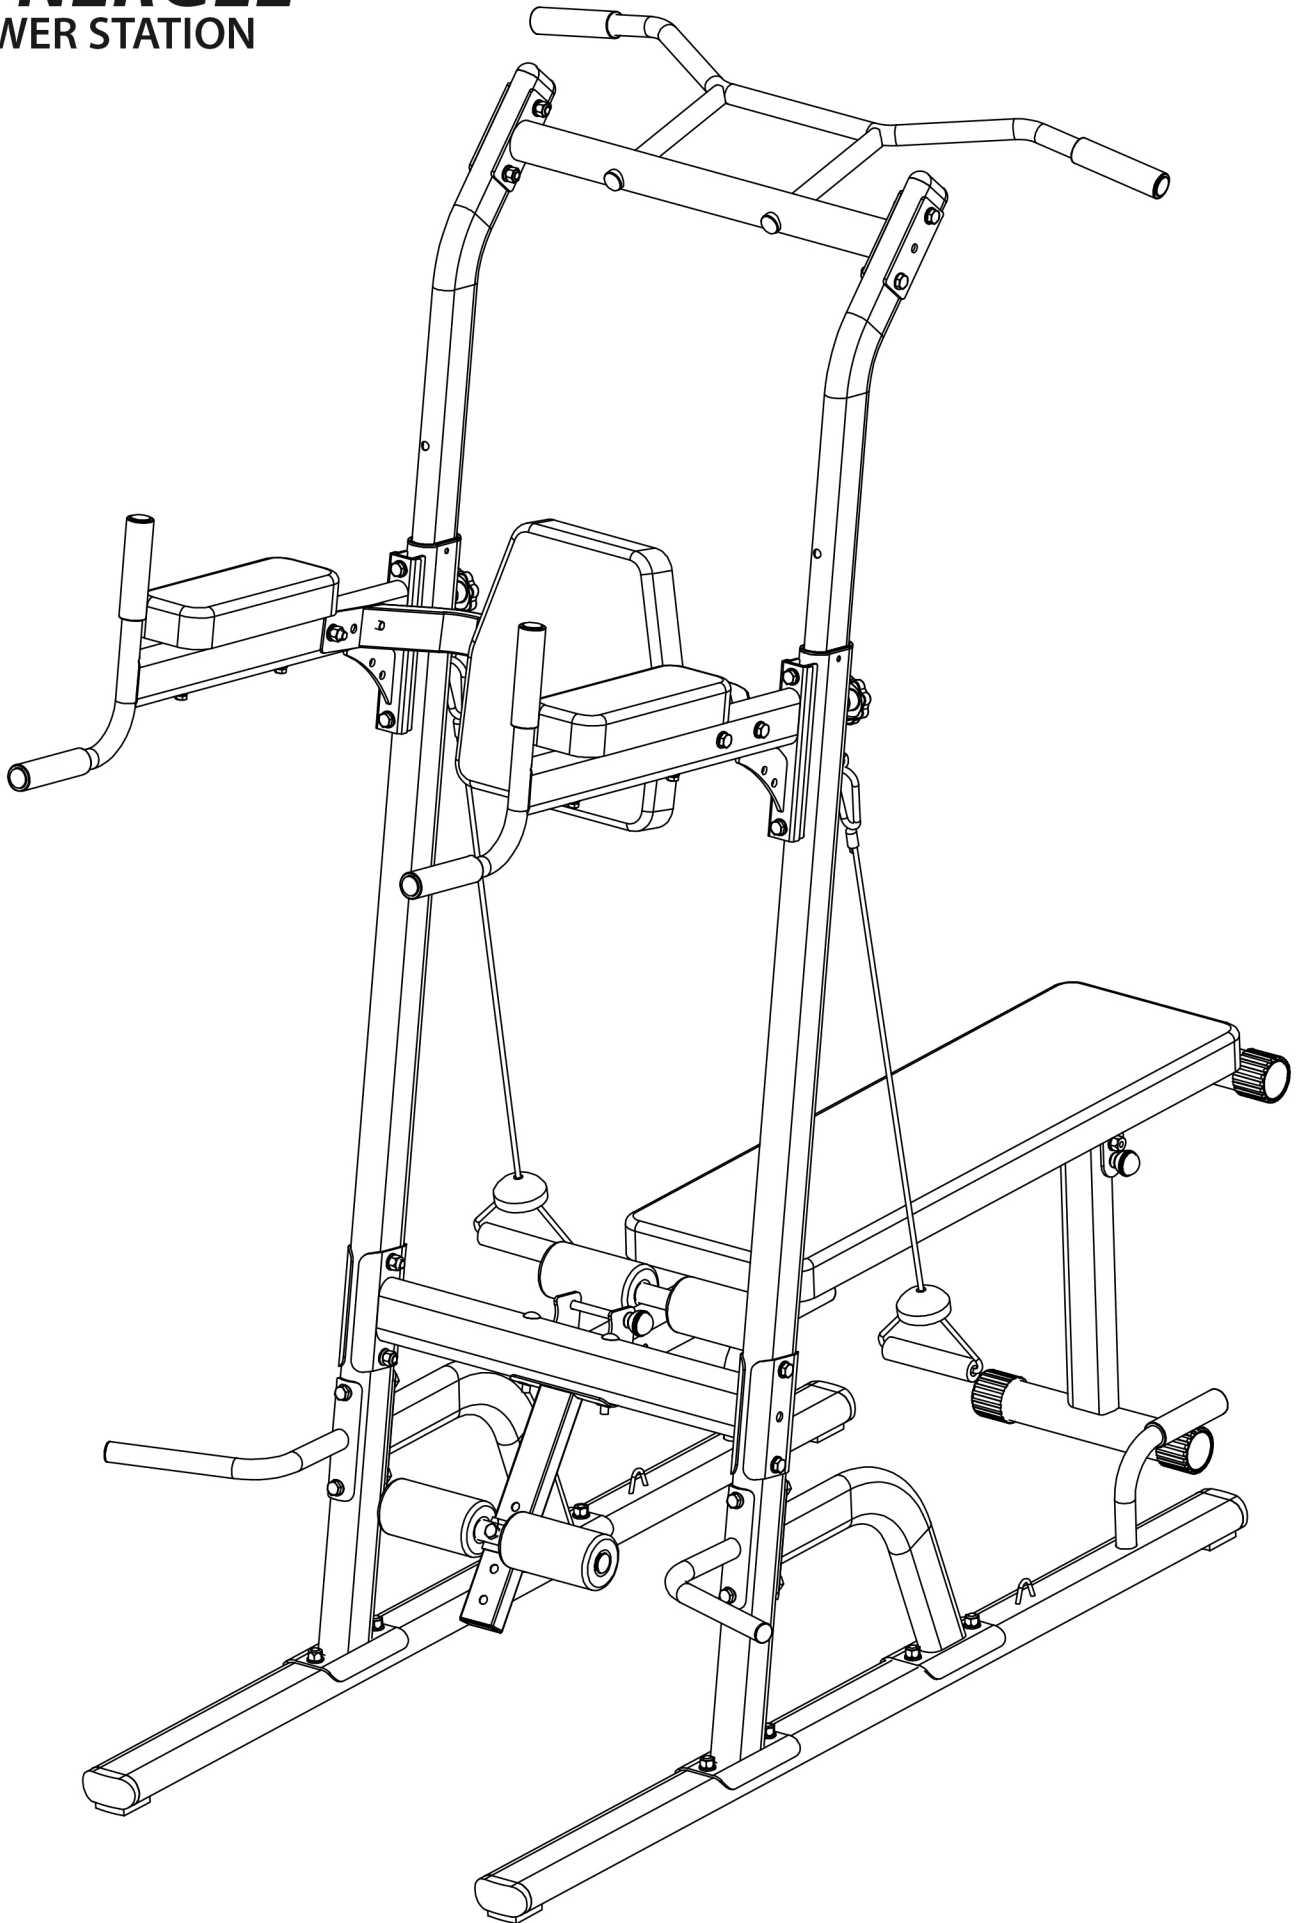

SYNERGEE

POWER STATION

(1) Lower Frame x2

(2) Main Upright x2

(3) Top Upright x2

(4) Pull Up Bar x1

(5) L Support x2

(6) Mid Stabilizer x1

(7) Upper Stabilizer x1

(8) Dip Handles x2

(9) Bench Frame x1

(10) Bench Leg x1

(11) Bench L Frame x1

(12) Left Handle x1

(13) Right Handle x1

(14) Bench Cushion x1

(15) Back Cushion x1

(16) Arm Cushion x2

(17) Leg Roller x4

(18) Roller Frame x1

**IF ANY PIECES ARE MISSING, PLEASE CONTACT US IMMEDIATELY:
CUSTOMERCARE@IHEARTSYNERGEE.COM OR 1.855.217.7136**

SYNERGEE

POWER STATION

PARTS LIST

(19) Stabilizer Plate x2

(20) Mounting Plate x2

(21) Pull Pin x2

(22) Screw Pin x2

(23) Screw Pin x1

(24) Foot Cap x4

(25) Inner Slider x2