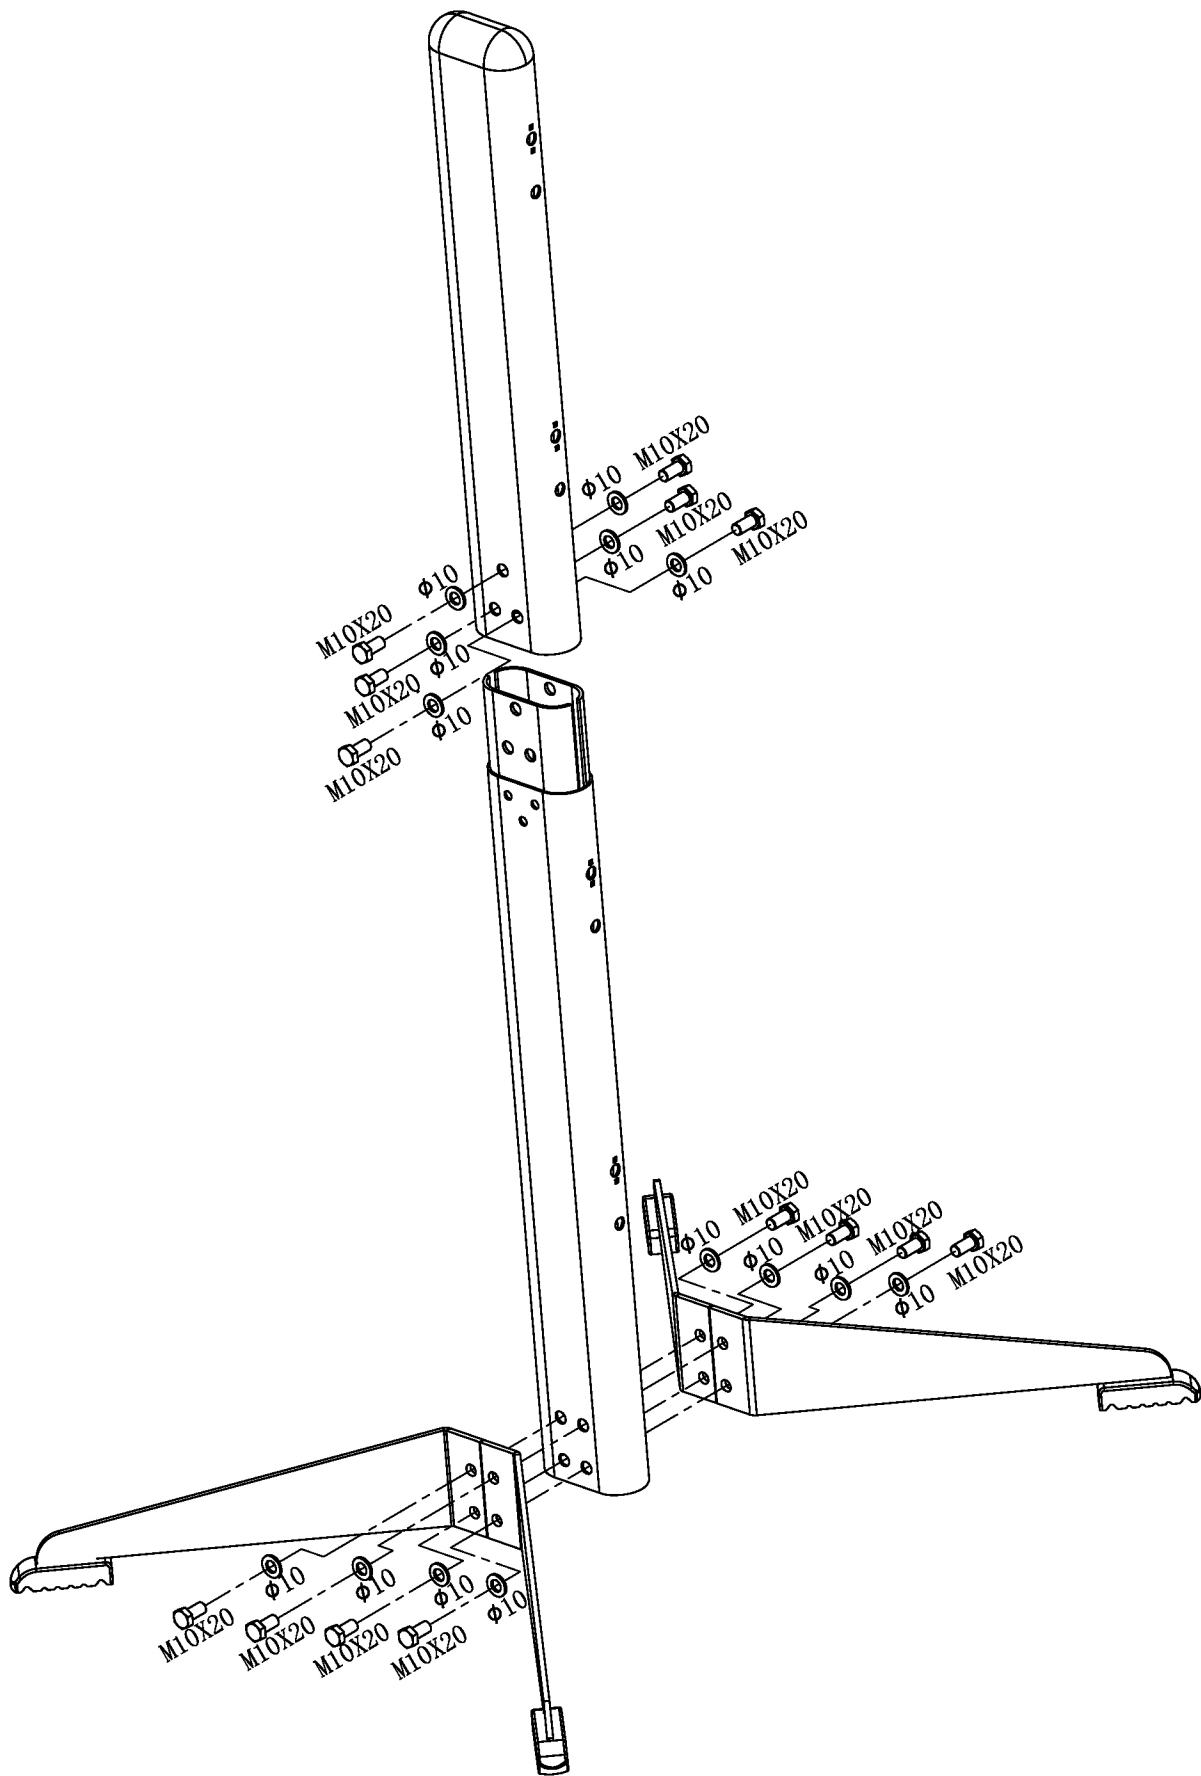

SYNERGEE

CABLE ATTACHMENT RACK

TOOLS REQUIRED

M10 Washer

14x

M10 Arc Washer

8x

M10 Hex Nut

8x

M10 Hex Bolt

14x

**IF ANY PIECES ARE MISSING, PLEASE CONTACT US IMMEDIATELY:
CUSTOMERCARE@IHEARTSYNERGEE.COM OR 1.855.217.7136**

STEP 1

STEP 2