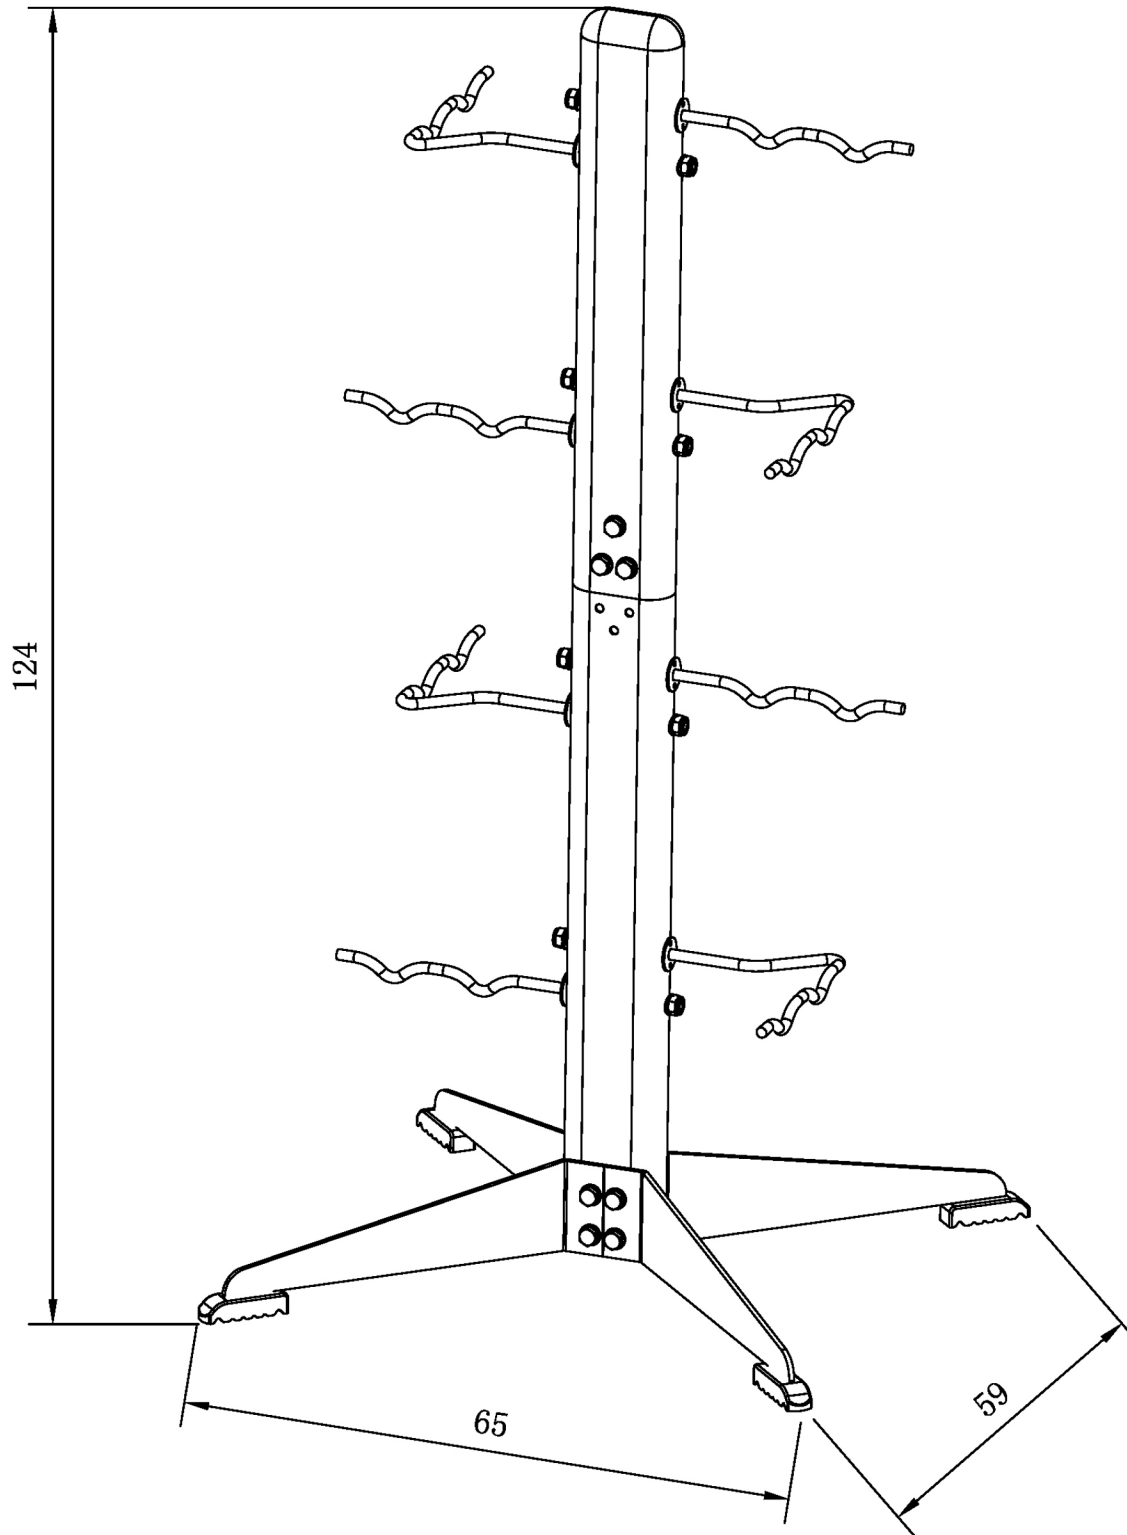

SYNERGEE

CABLE ATTACHMENT RACK

TOOLS REQUIRED

M10 Washer

14x

M10 Arc Washer

8x

M10 Hex Nut

8x

M10 Hex Bolt

14x

**IF ANY PIECES ARE MISSING, PLEASE CONTACT US IMMEDIATELY:
CUSTOMERCARE@IHEARTSYNERGEE.COM OR 1.855.217.7136**

STEP 1

STEP 2