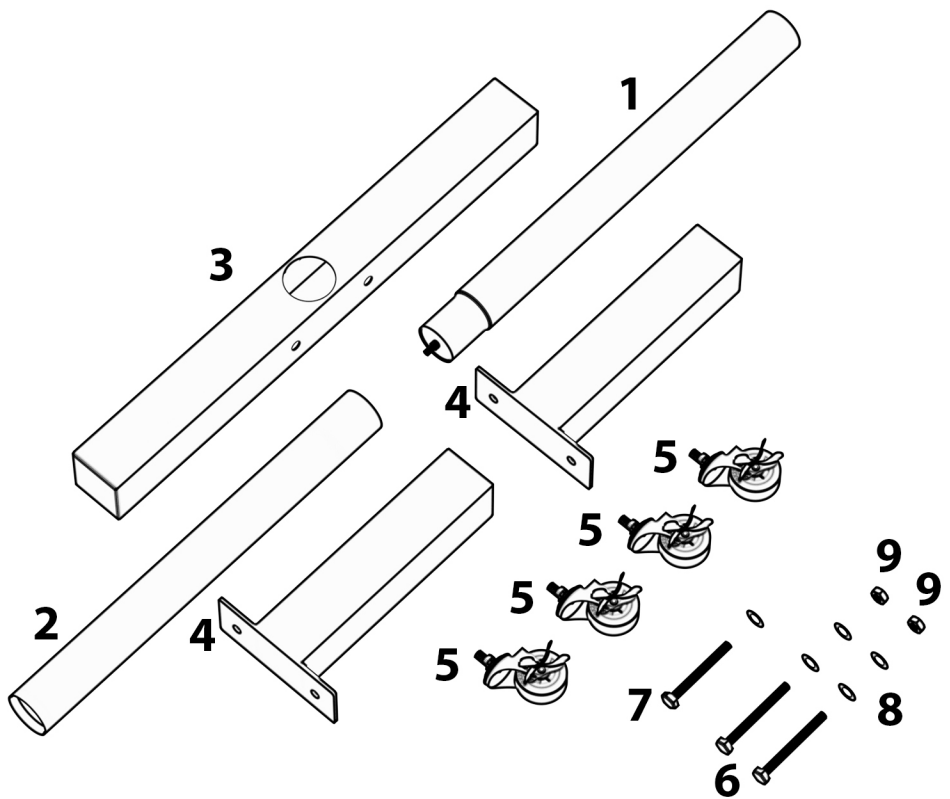

SYNERGEE BUMPER PLATE STACKER

Description	Qty
1. Upper Main Pole	1
2. Lower Main Pole	1
3. Long Base Frame	1
4. Short Base Frame	2
5. Wheel Assembly	4
6. M12x110 Screw	2
7. M12x100 Screw	1
8. M12 Washer	5
9. M12 Nut	2